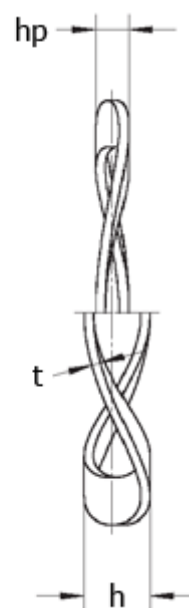

Article number: 22013710

Description: Wave washer L&M 99x89x0,5 K3
for bearing : 6013, 6211, 6309, 6407, 16013

Measures

d1 = 88.40
d2 = 97.80
F (N) at h_p = 210.0
For bearing = 6013, 6211, 6309, 6407, 16013
h = 4.0
 h_p = 1.75
t = 0.50
Waves = 6

Weight (kg) / 100 pcs = 0.591